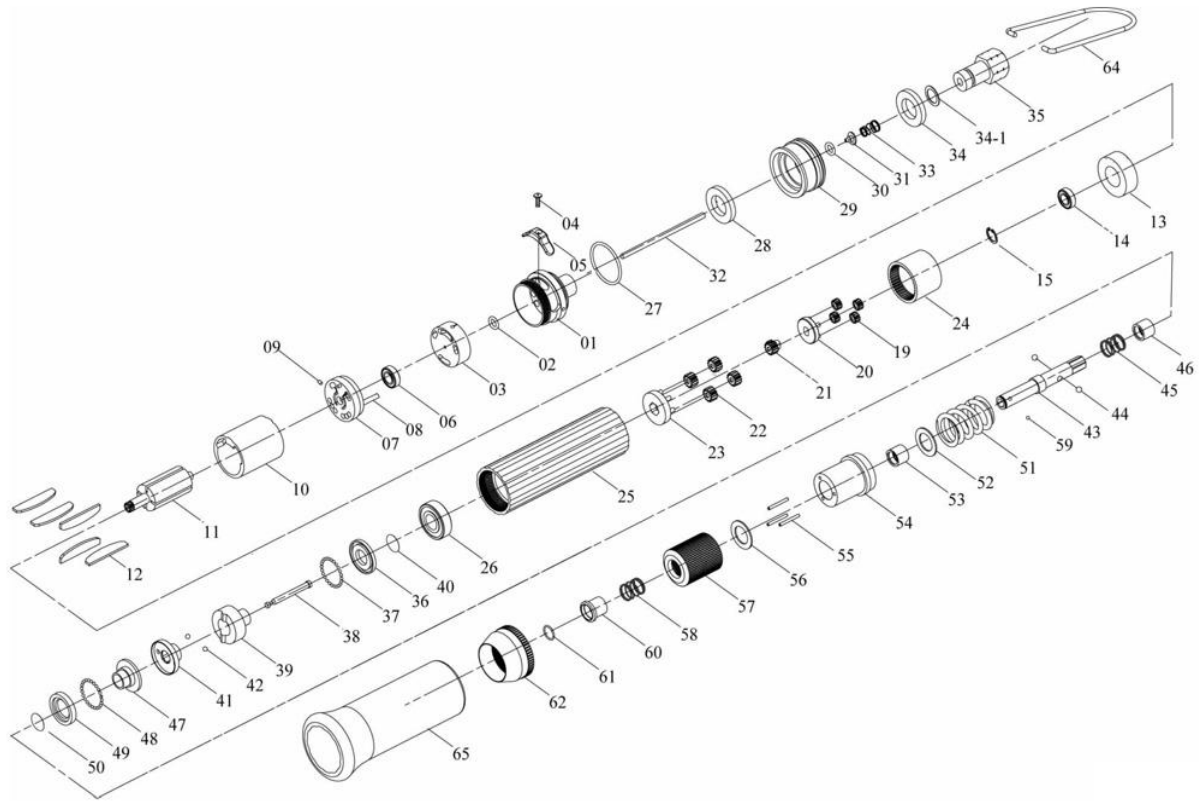

OS-40PB **GAV** HAVALI SHUT-OFF TORNAVIDA

ITEM NO.	DESCRIPTION	Q'TY	ITEM NO.	DESCRIPTION	Q'TY
1	End Housing (Red)	1	34-1	O Ring	1
2	O Ring	1	35	Air Inlet Bushing	1
3	Valve	1	36	Retainer	1
4	Set Screw And Washer	1	37	Ball	28
5	Switch	1	38	Pilot Pin	1
6	Ball Bearing	1	39	Rear Clutch	1
7	End Plate	1	40	C Ring	1
8	Pin	1	41	Center Clutch	1
9	Pin	1	42	Ball	2
10	Cylinder	1	43	Anvil	1
11	10T Rotor	1	44	Ball	2
12	Blade	5	45	Spring	1
13	Front Plate	1	46	Slide Base	1
14	Ball Bearing	1	47	End Clutch	1
15	C Ring	1	48	Ball	22
19	15T Plant Gear	4	49	Ball Race	1
20	Fifth Gear Cage	1	50	C Ring	1
21	14T Main Gear	1	51	Torque Spring	1
22	14T Plant Gear	4	52	Washer	1
23	Fourth Gear Cage	1	53	Anvil Bushing	1
24	Internal Gear	1	54	Clutch Housing	1
25	Center Housing (Red)	1	55	Needle Pin	3
26	Ball Bearing	1	56	Regulation Washer	1
27	O Ring	1	57	Torque Ring	1
28	Silencer	2	58	Spring	1
29	Exhaust Deflector	1	59	Ball	1
30	O Ring	1	60	Bit Slide Sleeve	1
31	Valve Plate	1	61	C Ring	1
32	Operating Rod	1	62	Rear Housing	1
33	Cone Spring	1	64	Suspension Ring	1
34	Silencer	1	65	Soft Cover	1